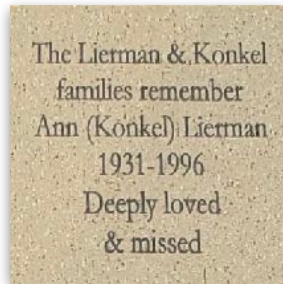

New Bricks Added in 2021

New bricks added in 2021 reflect some of the many ways that family and friends have been memorialized in the Park.

Take a look at our list of current brick donors on pages 3 and 4 and let us know if we have missed anyone.

Also identify anyone who should be memorialized in COUILLARDVILLE MEMORIAL PARK who isn't currently

Create and Buy Your Special Brick

SAVE -Buy Before May 31st, 2022

	Regular Price	Before 5.31.22	Savings
4X8 Brick	$ 175	$125	$50
8X8 Brick	$250	$175	$75

ORDER AT: www.fundraisingbrick.com/Couillardville

Or Contact John Matravers at 920-604-3060 or Matraversjohn@gmail.com