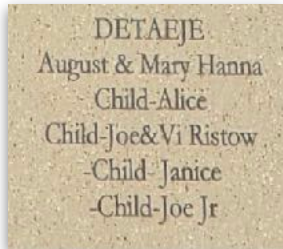

New Bricks Added in 2021

New bricks added in 2021 reflect some of the many ways that family and friends have been memorialized in the Park.

Take a look at our list of current brick donors on pages 3 and 4 and let us know if we have missed anyone.

Also identify anyone who should be memorialized in COUILLARDVILLE MEMORIAL PARK who isn't currently

Create and Buy Your Special Brick

SAVE -Buy Before May 31st, 2022

	Regular Price	Before 5.31.22	Savings
4X8 Brick	$ 175	$125	$50
8X8 Brick	$250	$175	$75

ORDER AT: www.fundraisingbrick.com/Couillardville

Or Contact John Matravers at 920-604-3060 or Matraversjohn@gmail.com